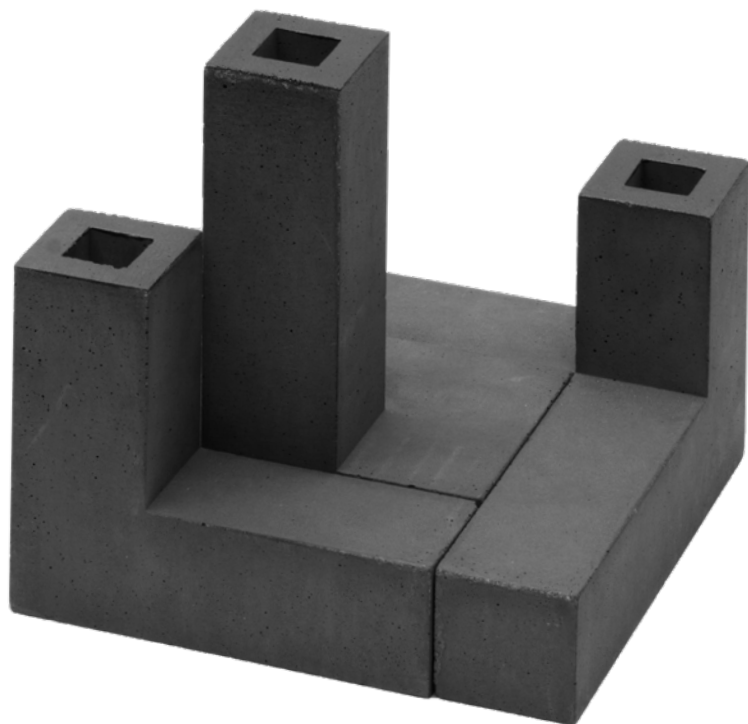

TORRI

DESIGNED BY PAOLO GIORDANO

PRODUCT: INDOOR VASE (3 components)

MATERIAL: CONCRETE

WEIGHT: 8 KG

COLOURS: NATURAL CONCRETE
ARENARIA
MINT-GREEN
LIMESTONE
MARSALA-BROWN

MADE IN ITALY